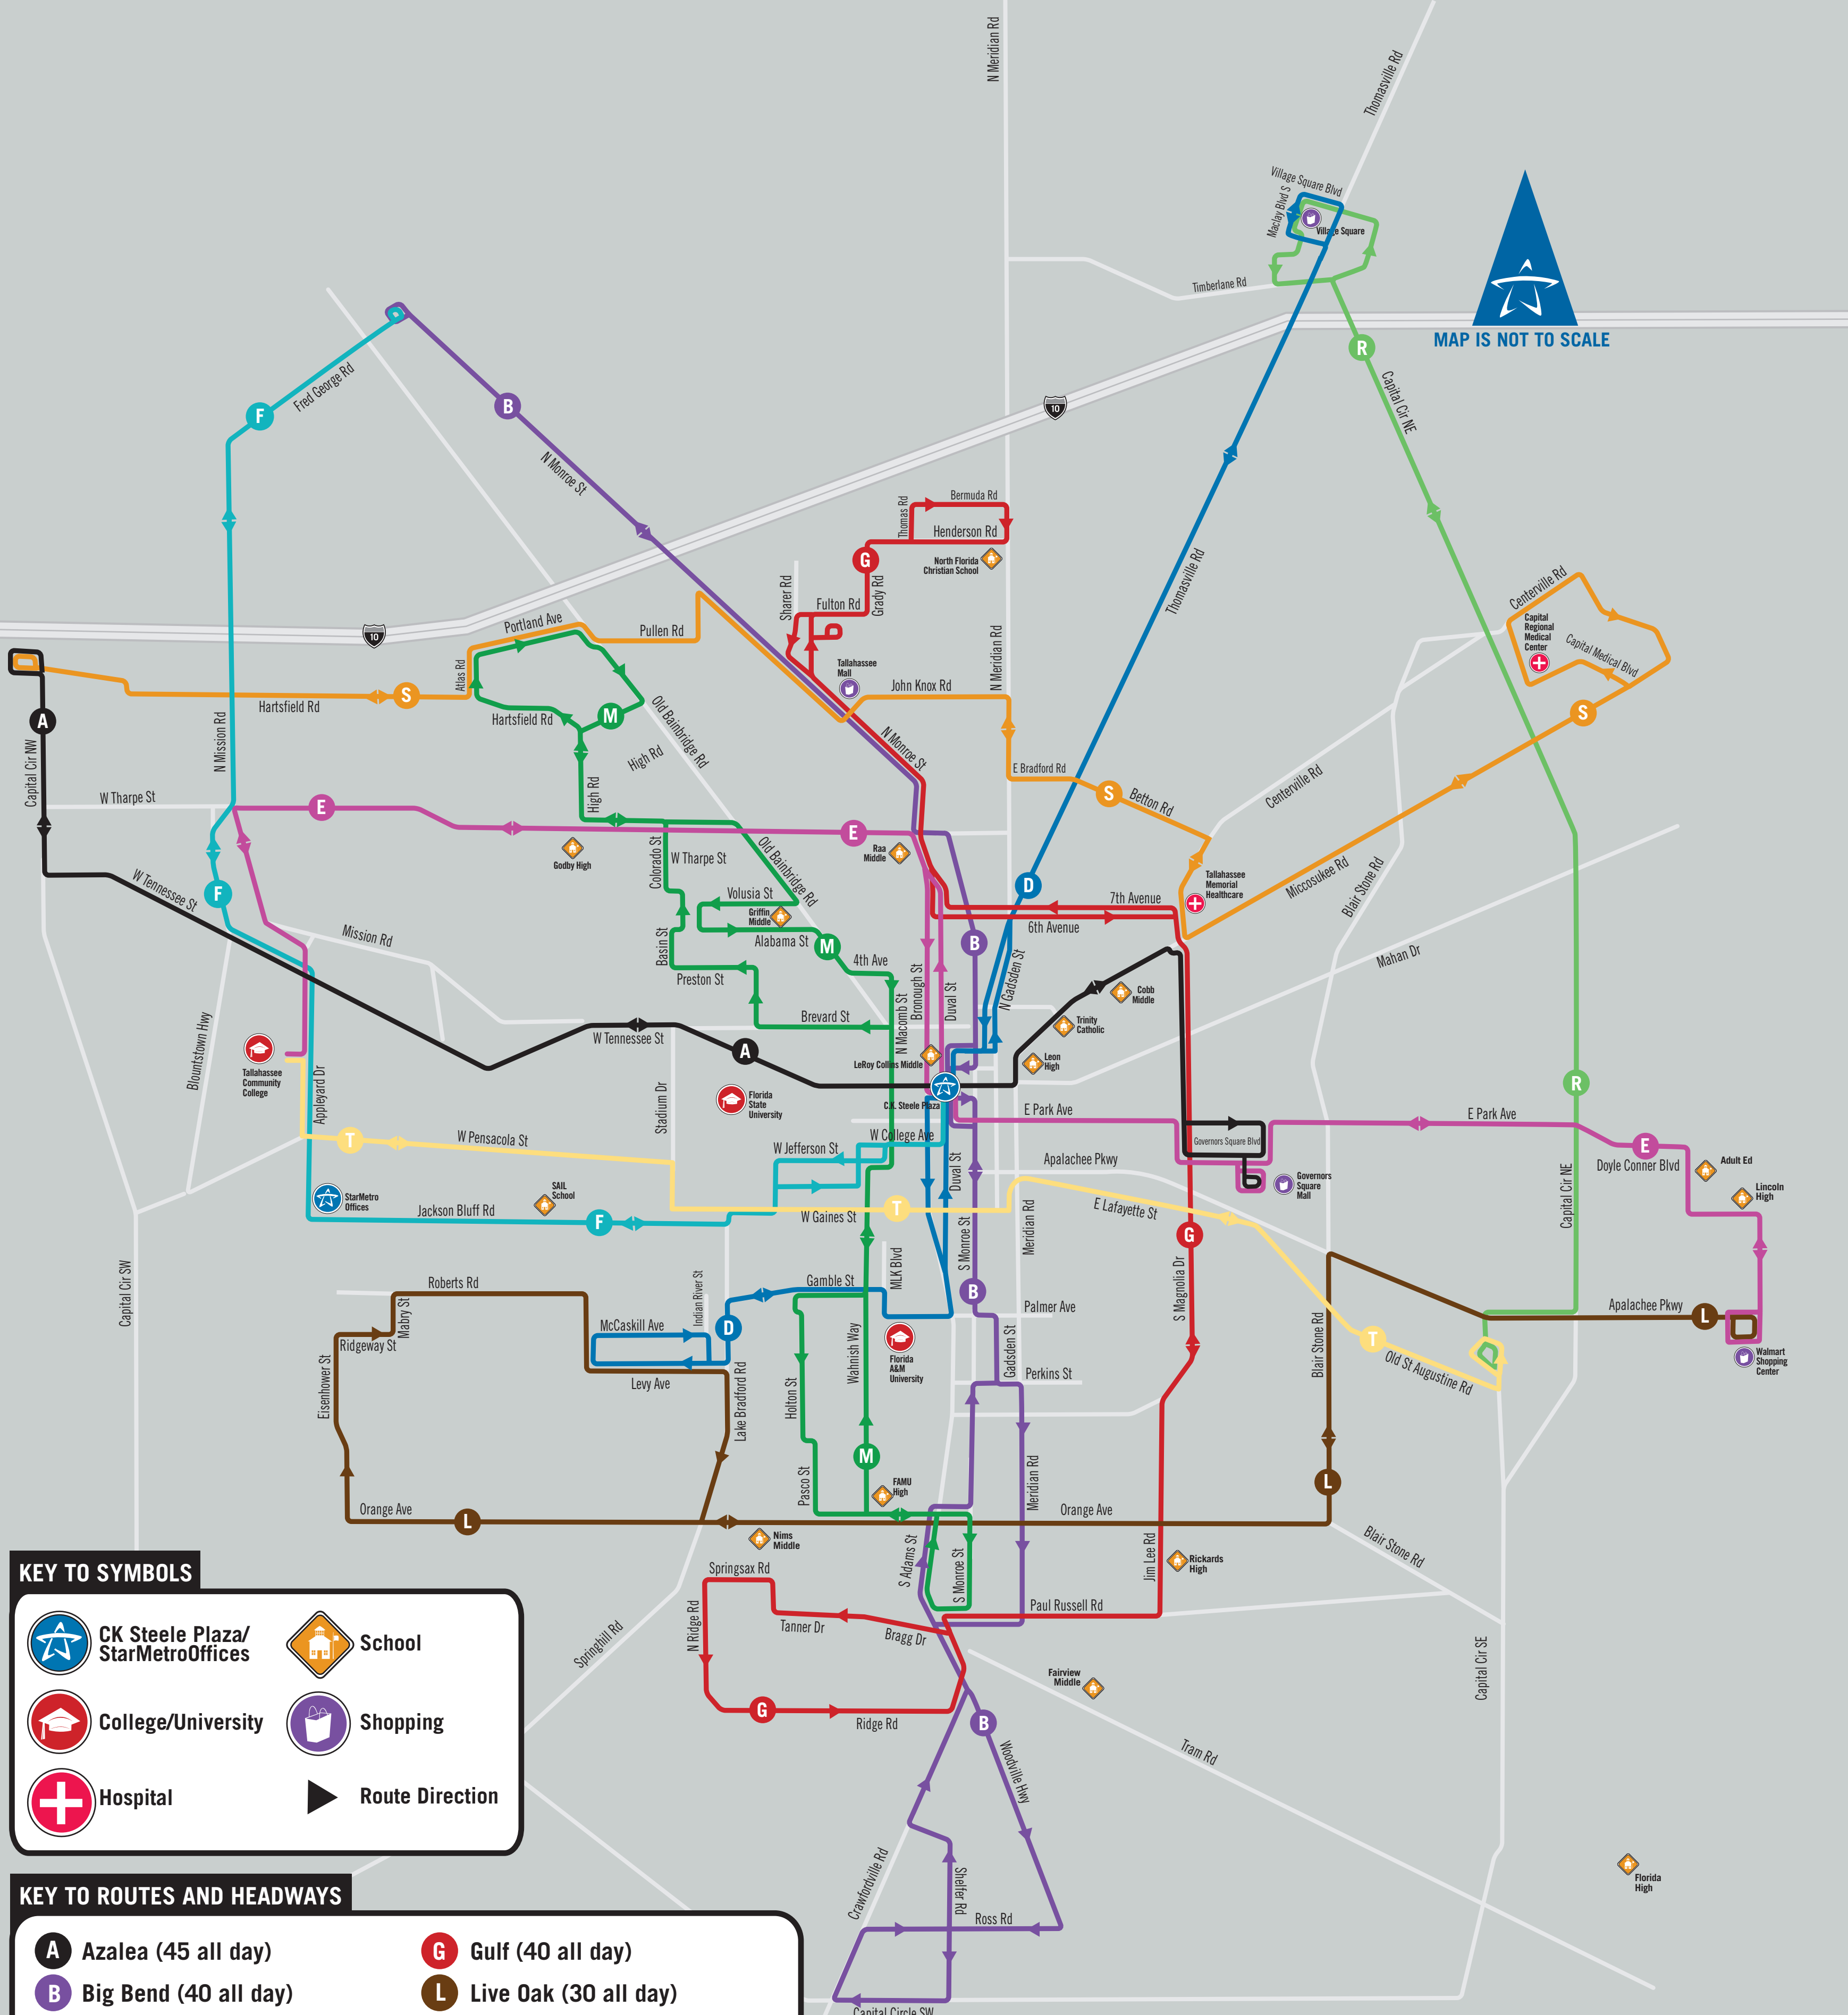

Weekday Routes

KEY TO SYMBOLS

CK Steele Plaza/ StarMetro Offices	School
College/University	Shopping
Hospital	Route Direction

KEY TO ROUTES AND HEADWAYS

A Azalea (40 all day)	G Gulf (40 all day)
B Big Bend (40 all day)	L Live Oak (30 all day)
C Canopy (20 all day)	M Moss (20 all day)
D Dogwood (40 all day)	R Red Hills (40/45 pm peak)
E Evergreen (40 all day)	S San Luis (35 all day)
F Forest (25 all day)	T Tall Timbers (35 all day)

Saturday Routes

KEY TO SYMBOLS

CK Steele Plaza/ StarMetro Offices	School
College/University	Shopping
Hospital	Route Direction

KEY TO ROUTES AND HEADWAYS

A Azalea (45 all day)	G Gulf (40 all day)
B Big Bend (40 all day)	L Live Oak (30 all day)
D Dogwood (40 all day)	M Moss (40 all day)
E Evergreen (40 all day)	R Red Hills (30 all day)
F Forest (40 all day)	S San Luis (45 all day)
	T Tall Timbers (30 all day)

Nights and Sunday Routes

KEY TO SYMBOLS

 CK Steele Plaza/ StarMetro Offices	 School
 College/University	 Shopping
 Hospital	 Route Direction

KEY TO ROUTES AND HEADWAYS

- N1** Night and Sunday 1 (30 min.)
- N2** Night and Sunday 2 (30 min.)
- N3** Night and Sunday 3 (30 min.)
- N4** Night and Sunday 4 (30 min.)
- N5** Night and Sunday 5 (30 min.)
- N6** Night and Sunday 6 (30 min.)