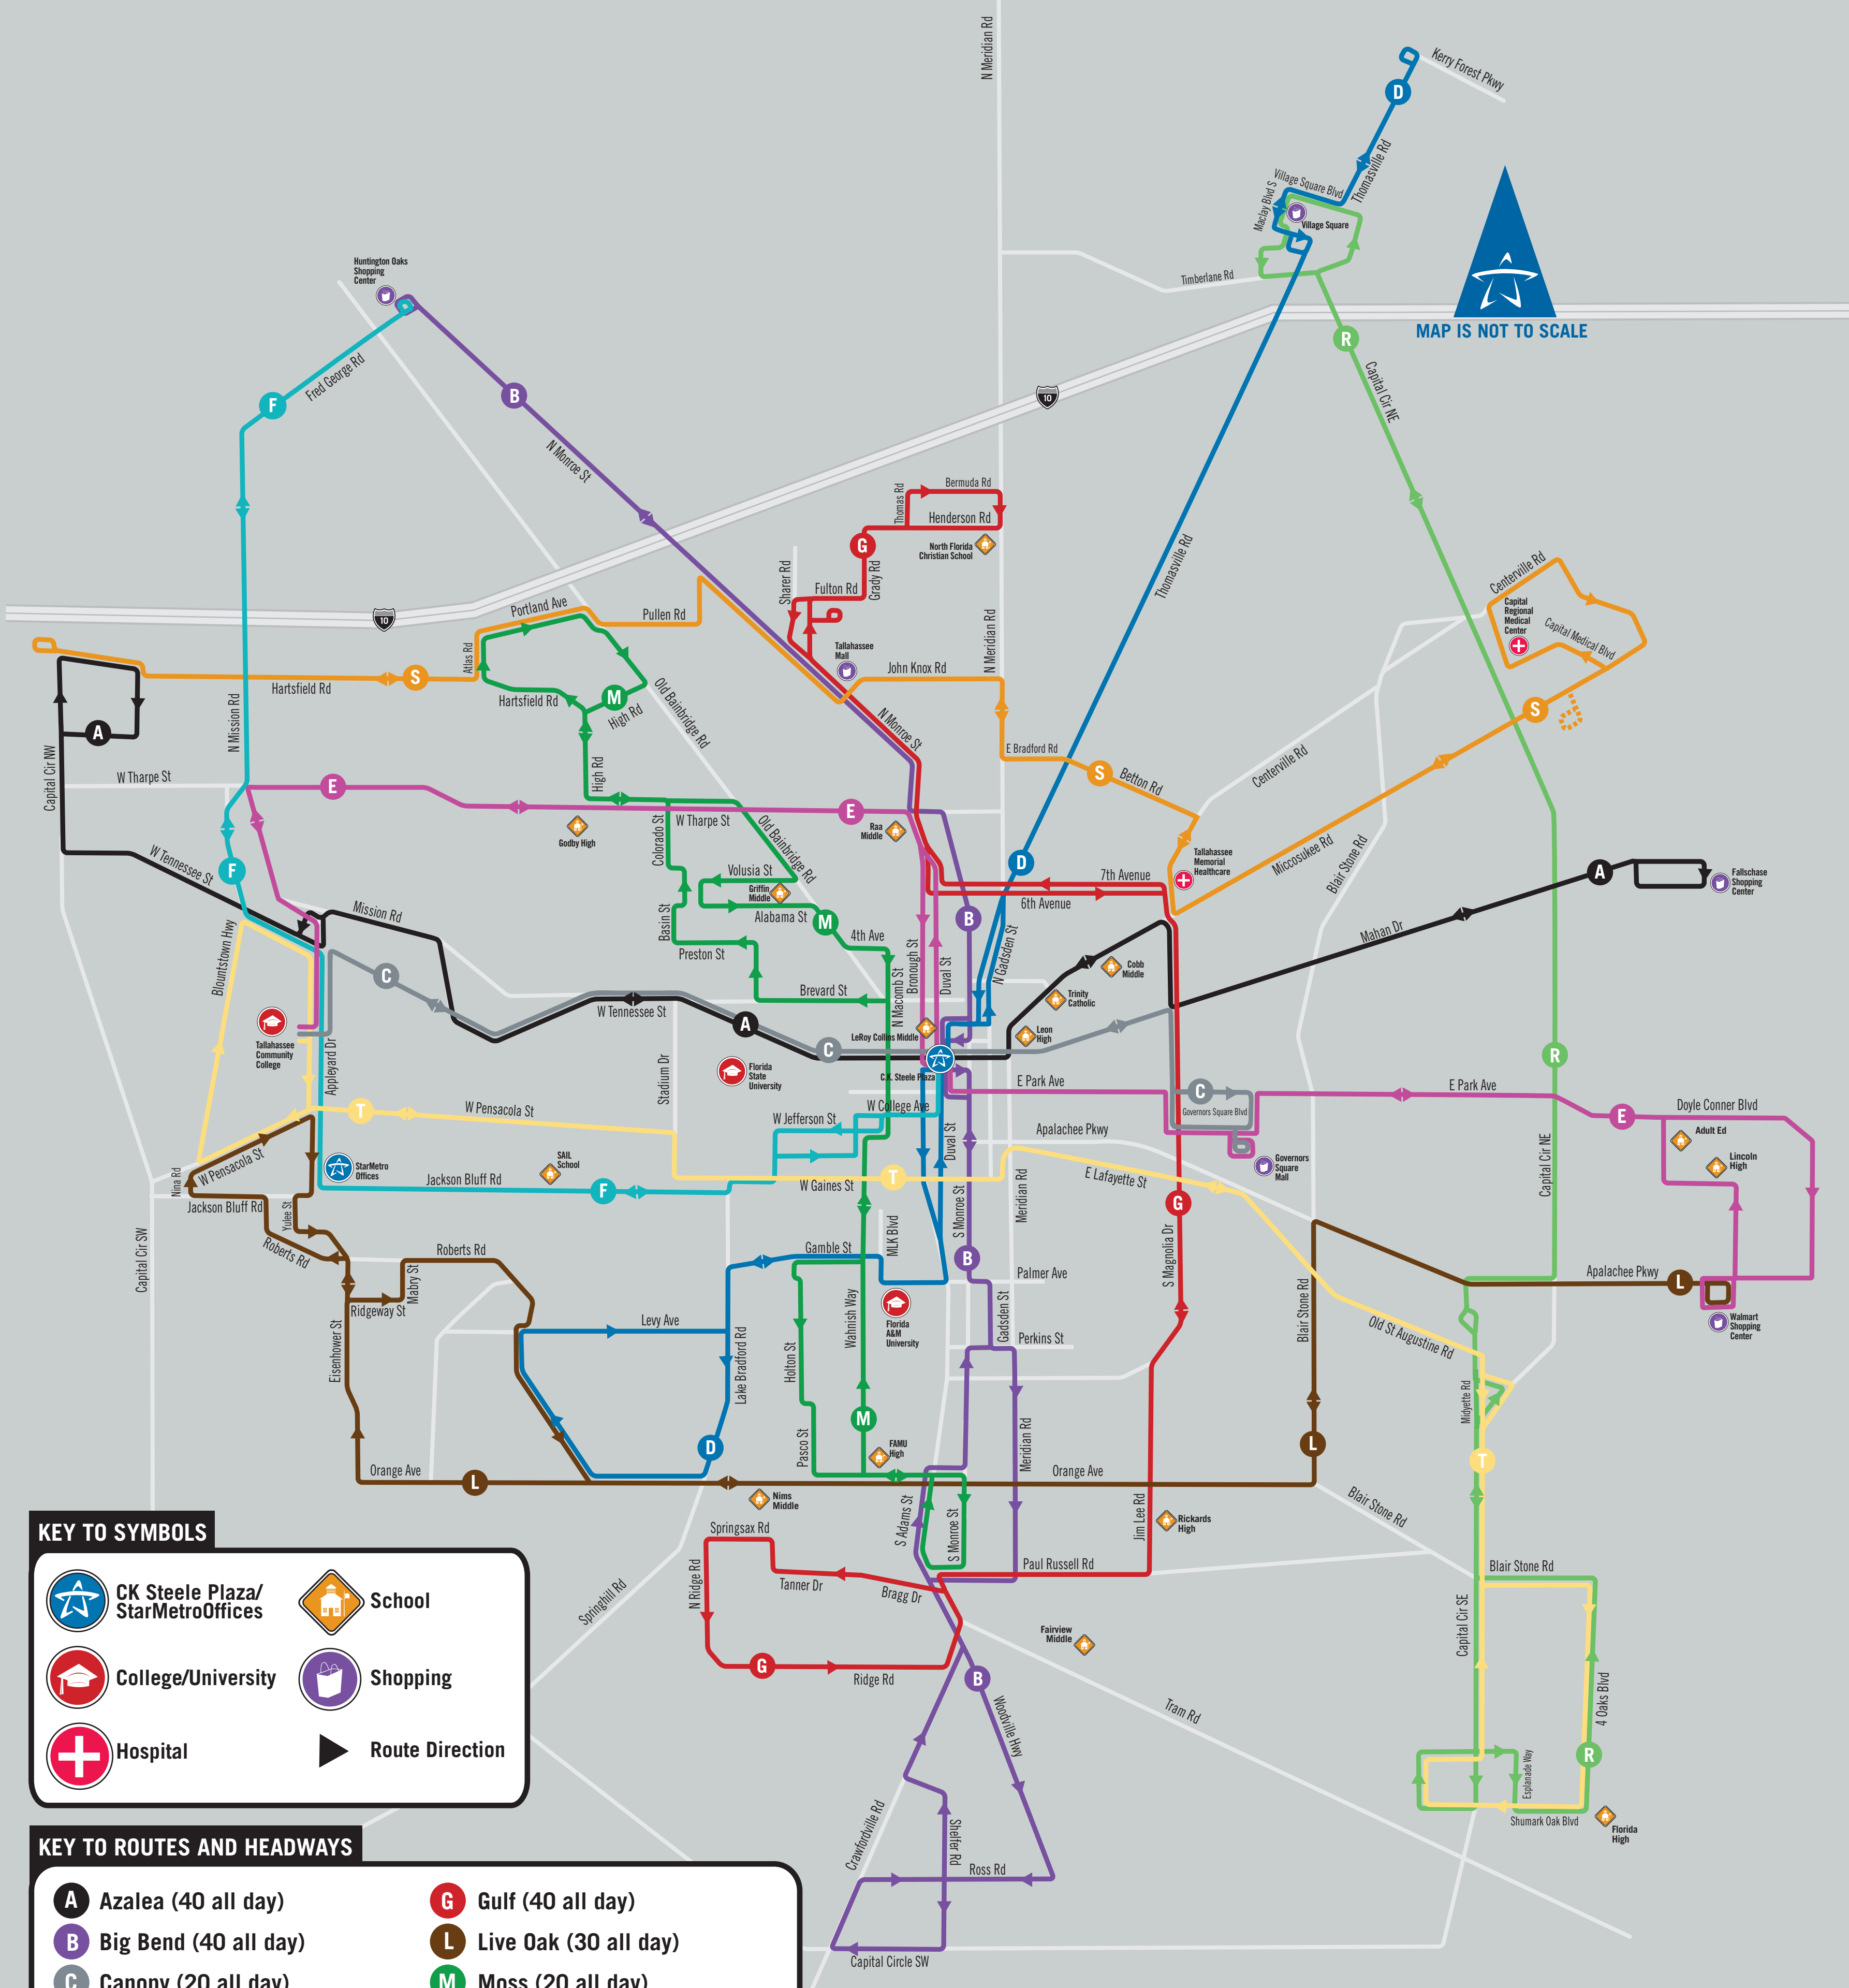

Weekday Routes

KEY TO SYMBOLS

CK Steele Plaza/ StarMetro Offices	School
College/University	Shopping
Hospital	Route Direction

KEY TO ROUTES AND HEADWAYS

A Azalea (40 all day)	G Gulf (40 all day)
B Big Bend (40 all day)	L Live Oak (30 all day)
C Canopy (20 all day)	M Moss (20 all day)
D Dogwood (40 all day)	R Red Hills (40/45 pm peak)
E Evergreen (40 all day)	S San Luis (35 all day)
F Forest (25 all day)	T Tall Timbers (35 all day)

Saturday Routes

KEY TO SYMBOLS

CK Steele Plaza/ StarMetro Offices	School
College/University	Shopping
Hospital	Route Direction

KEY TO ROUTES AND HEADWAYS

A Azalea (45 all day)	G Gulf (40 all day)
B Big Bend (40 all day)	L Live Oak (30 all day)
D Dogwood (40 all day)	M Moss (40 all day)
E Evergreen (40 all day)	R Red Hills (30 all day)
F Forest (40 all day)	S San Luis (45 all day)
	T Tall Timbers (30 all day)

Nights and Sunday Routes

KEY TO SYMBOLS

 CK Steele Plaza/ StarMetro Offices	 School
 College/University	 Shopping
 Hospital	 Route Direction

KEY TO ROUTES AND HEADWAYS

- N1** Night and Sunday 1 (30 min.)
- N2** Night and Sunday 2 (30 min.)
- N3** Night and Sunday 3 (30 min.)
- N4** Night and Sunday 4 (30 min.)
- N5** Night and Sunday 5 (30 min.)
- N6** Night and Sunday 6 (30 min.)