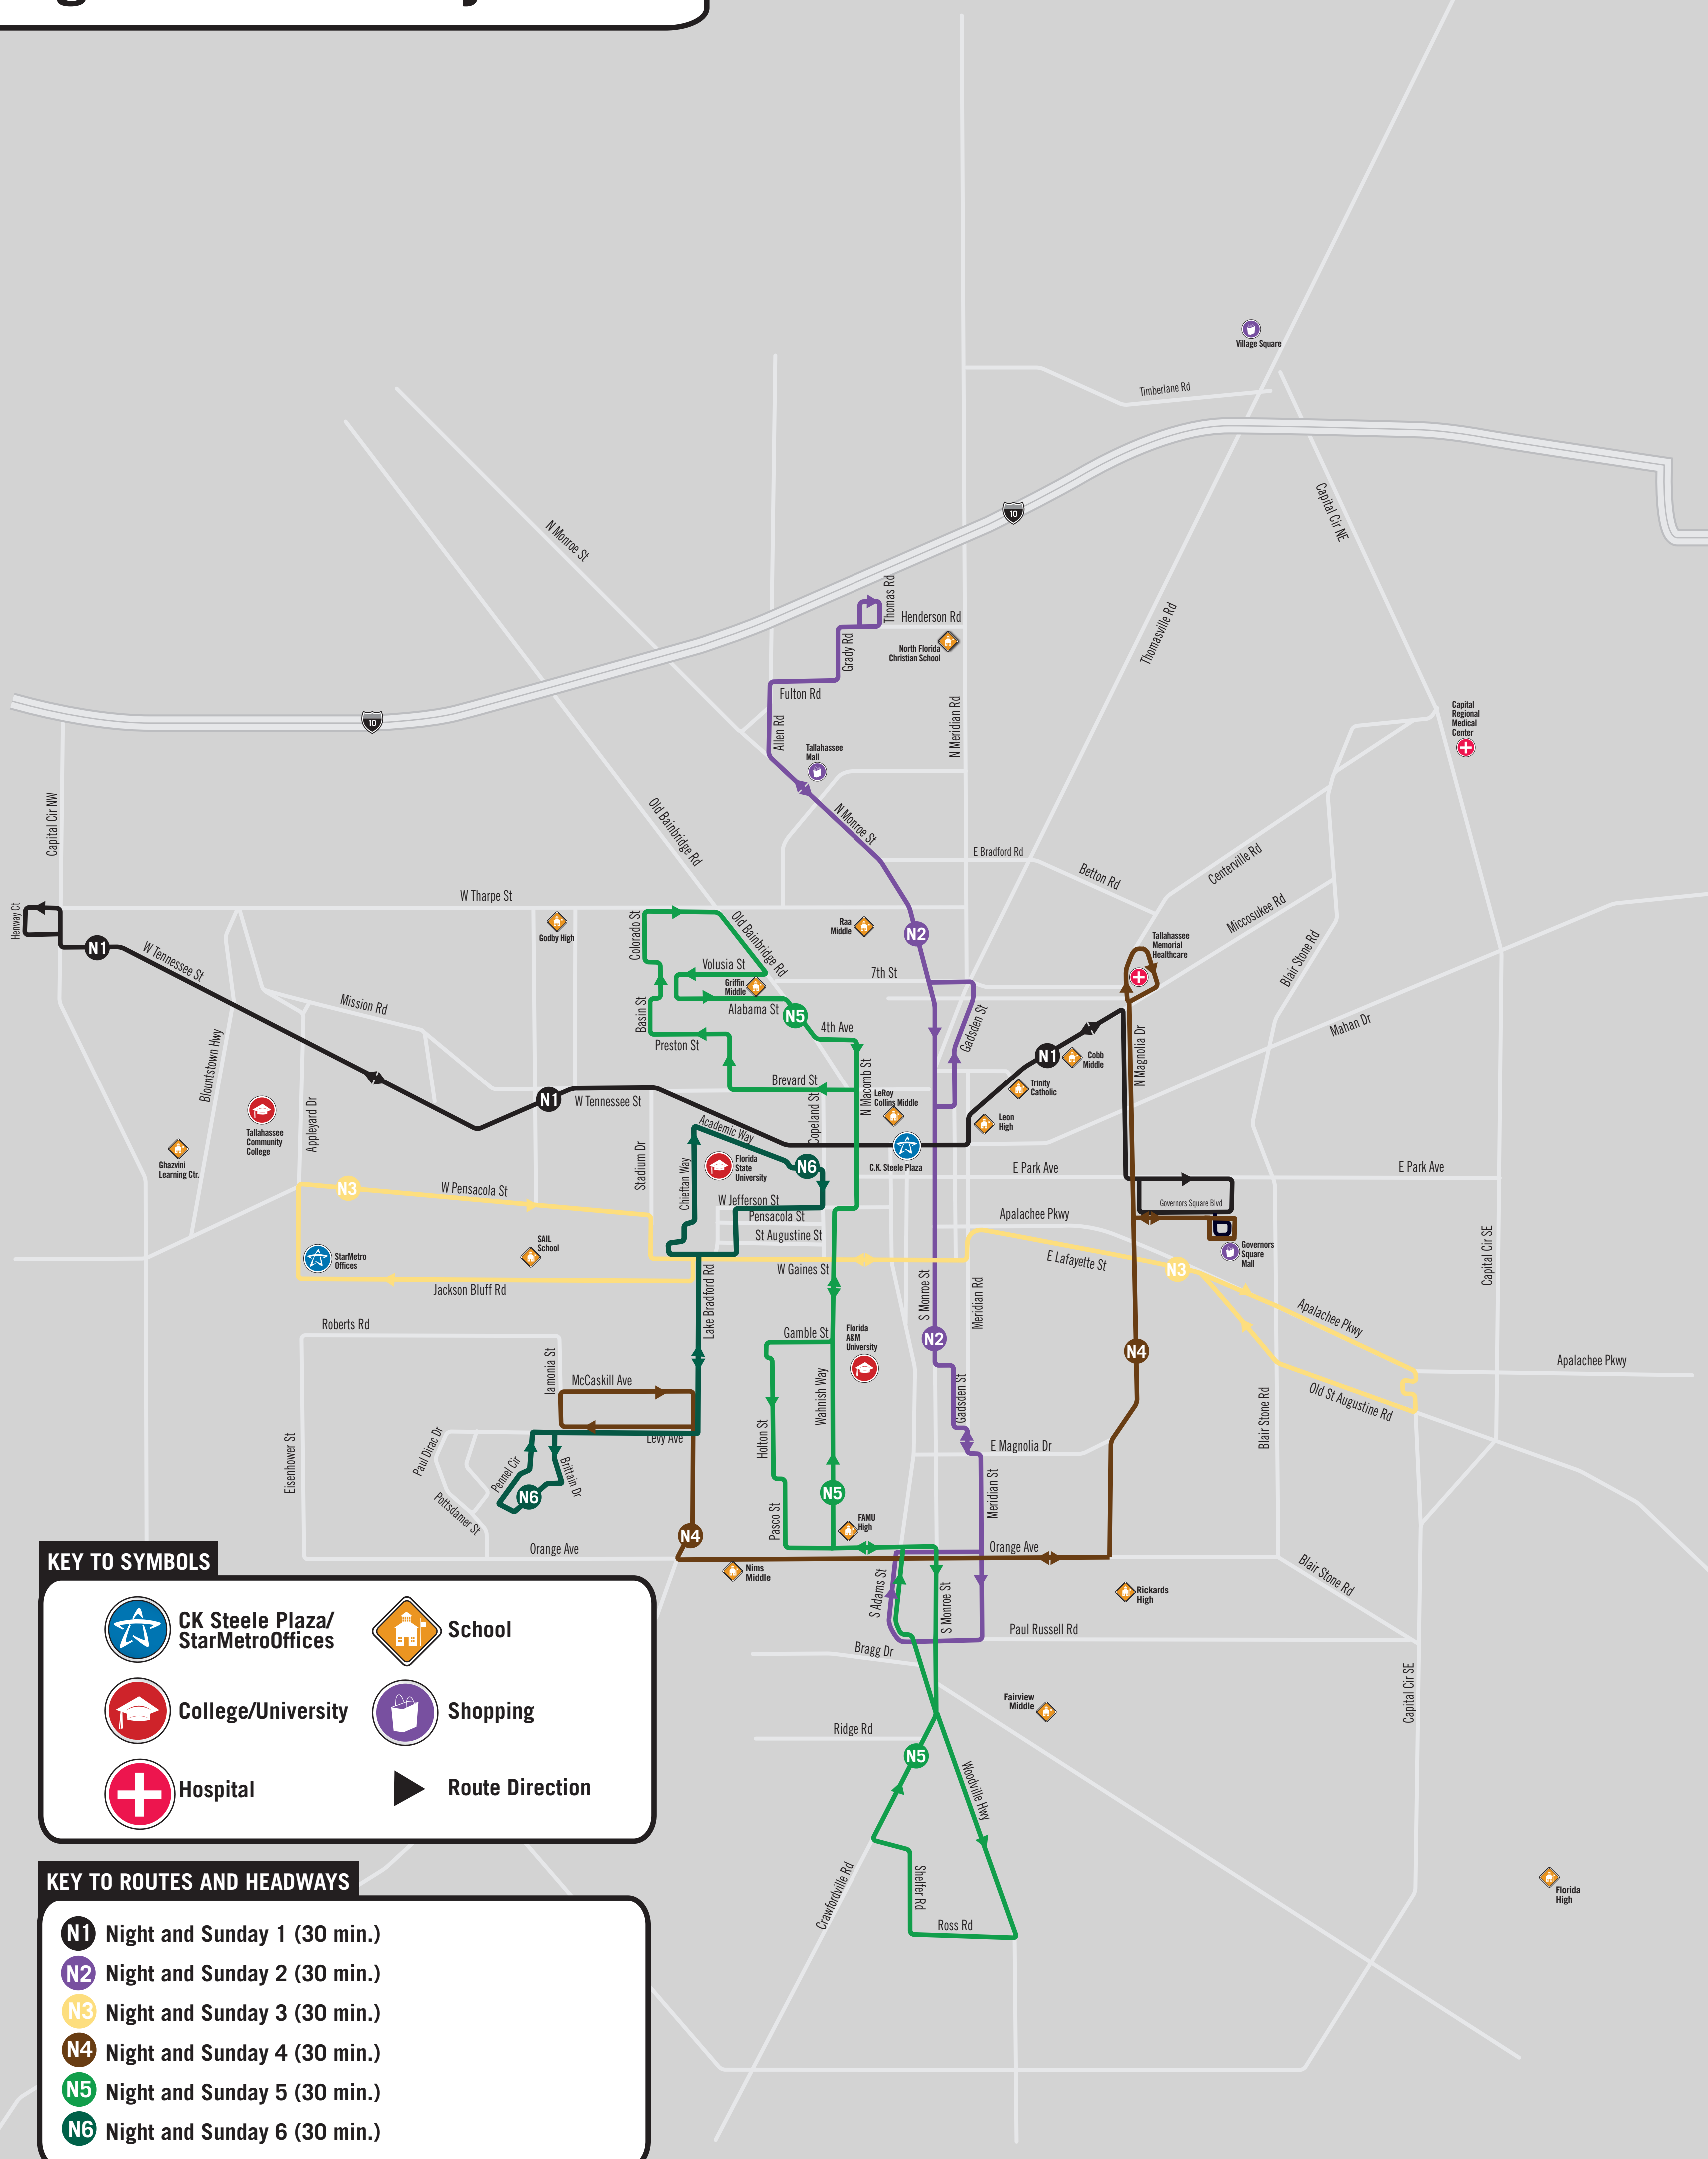

Weekday Routes

KEY TO SYMBOLS

CK Steele Plaza/ StarMetro Offices	School
College/University	Shopping
Hospital	Route Direction

KEY TO ROUTES AND HEADWAYS

A Azalea (40 all day)	G Gulf (40 all day)
B Big Bend (40 all day)	L Live Oak (30 all day)
C Canopy (20 all day)	M Moss (20 all day)
D Dogwood (40 all day)	R Red Hills (40/45 pm peak)
E Evergreen (40 all day)	S San Luis (35 all day)
F Forest (25 all day)	T Tall Timbers (35 all day)

Saturday Routes

KEY TO SYMBOLS

CK Steele Plaza/ StarMetro Offices	School
College/University	Shopping
Hospital	Route Direction

KEY TO ROUTES AND HEADWAYS

A Azalea (45 all day)	G Gulf (40 all day)
B Big Bend (40 all day)	L Live Oak (30 all day)
D Dogwood (40 all day)	M Moss (40 all day)
E Evergreen (40 all day)	R Red Hills (30 all day)
F Forest (40 all day)	S San Luis (45 all day)
	T Tall Timbers (30 all day)

Nights and Sunday Routes

KEY TO SYMBOLS

 CK Steele Plaza/ StarMetro Offices	 School
 College/University	 Shopping
 Hospital	 Route Direction

KEY TO ROUTES AND HEADWAYS

- N1** Night and Sunday 1 (30 min.)
- N2** Night and Sunday 2 (30 min.)
- N3** Night and Sunday 3 (30 min.)
- N4** Night and Sunday 4 (30 min.)
- N5** Night and Sunday 5 (30 min.)
- N6** Night and Sunday 6 (30 min.)