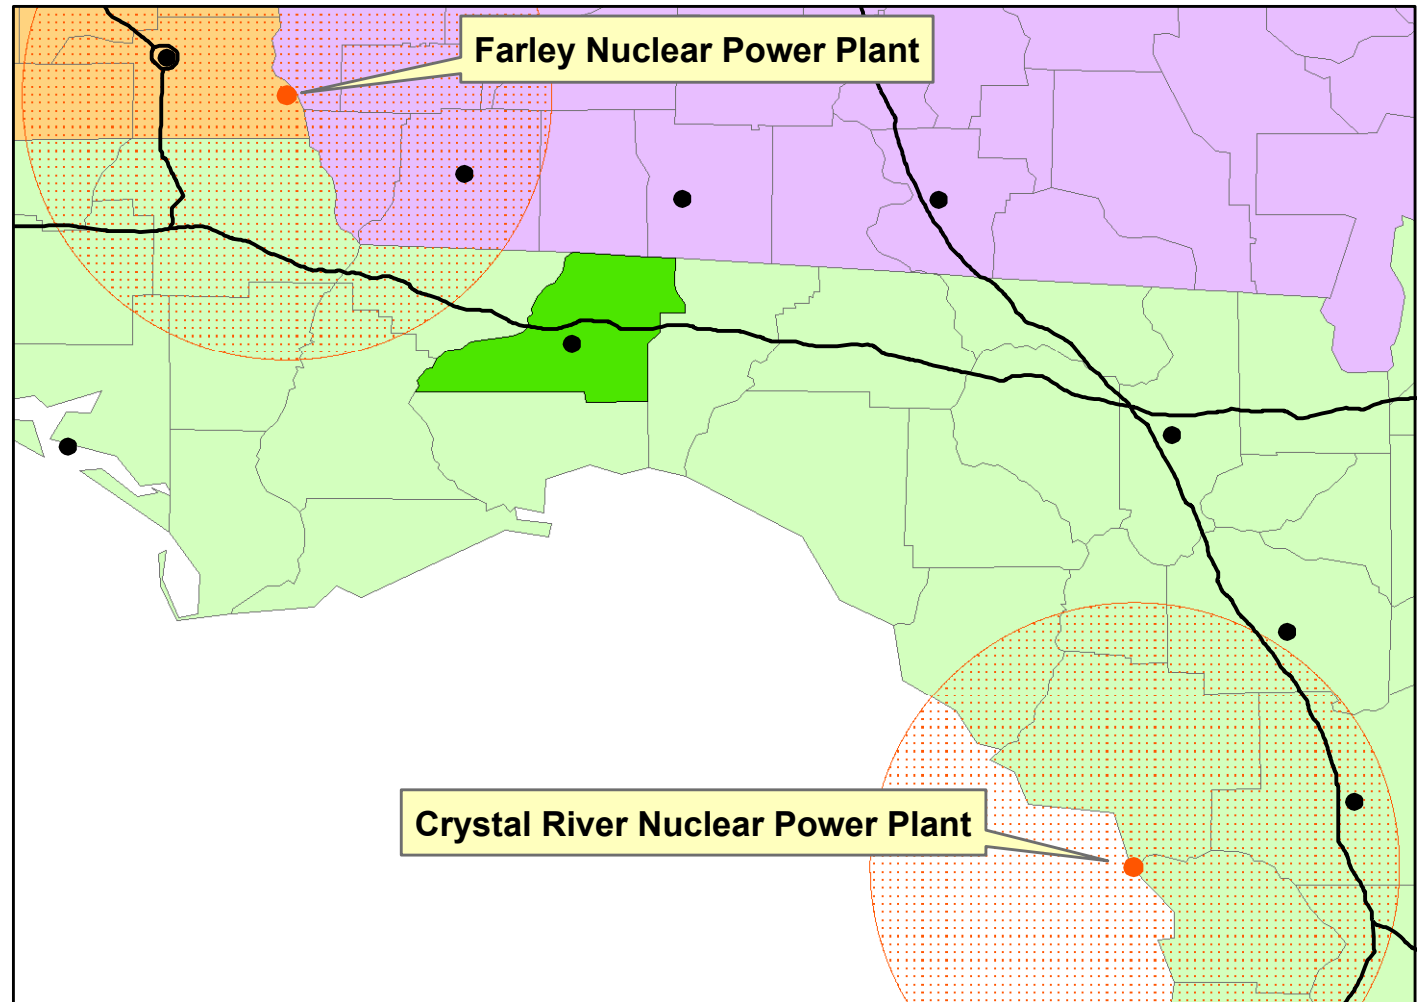

Map 13:

Ingestion Pathway Zone (IPZ) Farley and Crystal River Nuclear Power Plants

Legend

- 50 Mile Buffer
- Leon County
- Regional Major Cities
- Major Highways